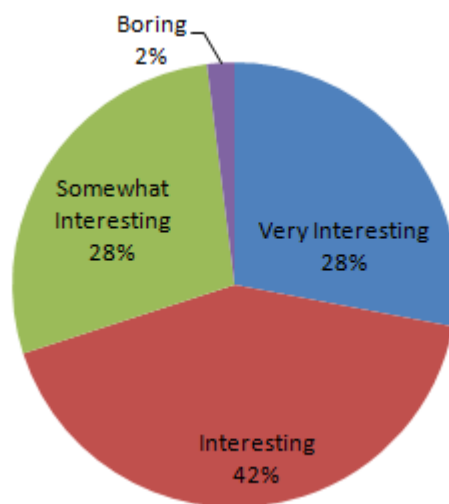

Chemistry	20.00	50.00	30.00	0.00
Zoology	34.00	44.00	22.00	0.00
BCA	30.00	30.00	40.00	0.00
Psychology	17.00	22.00	50.00	11.00
Overall	28	42	28	2

3. Were the course relevant to the programme offered?

2018-19 (per cent)				
Department	Very Relevant	Relevant	Somewhat Relevant	Irrelevant
English	30.00	50.00	20.00	0.00
Commerce	10.00	40.00	50.00	0.00
Physics	22.00	54.00	24.00	0.00
Chemistry	18.00	68.00	14.00	0.00
Zoology	25.00	45.00	30.00	0.00
BCA	39.00	44.00	17.00	0.00
Psychology	15.00	55.00	30.00	0.00
Overall	23	51	26	0