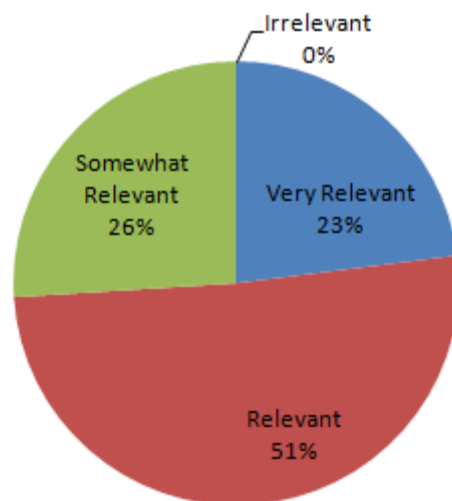

Parent's Feedback (2018-19)

1. Were the courses difficult to your ward?

2018-19				
(per cent)				
Department	Very Difficult	Difficult	Somewhat Difficult	Simple
English	30.00	40.00	30.00	0.00
Commerce	25.00	55.00	20.00	0.00
Physics	35.00	35.00	30.00	0.00
Chemistry	29.00	51.00	20.00	0.00
Zoology	21.00	54.00	25.00	0.00
BCA	15.00	60.00	15.00	0.00
Psychology	40.00	45.00	15.00	0.00
Overall	28	49	22	0

2. Was the subject matter interesting?

2018-19				
(per cent)				
Department	Very Interesting	Interesting	Somewhat Interesting	Boring
English	40.00	55.00	5.00	0.00
Commerce	20.00	30.00	50.00	0.00
Physics	35.00	65.00	0.00	0.00

Chemistry	20.00	50.00	30.00	0.00
Zoology	34.00	44.00	22.00	0.00
BCA	30.00	30.00	40.00	0.00
Psychology	17.00	22.00	50.00	11.00
Overall	28	42	28	2

3. Were the course relevant to the programme offered?

2018-19 (per cent)				
Department	Very Relevant	Relevant	Somewhat Relevant	Irrelevant
English	30.00	50.00	20.00	0.00
Commerce	10.00	40.00	50.00	0.00
Physics	22.00	54.00	24.00	0.00
Chemistry	18.00	68.00	14.00	0.00
Zoology	25.00	45.00	30.00	0.00
BCA	39.00	44.00	17.00	0.00
Psychology	15.00	55.00	30.00	0.00
Overall	23	51	26	0