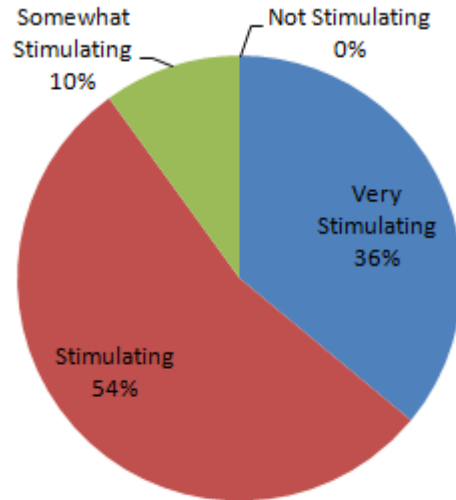

2. Was the subject matter interesting?

2018-19				
(per cent)				
Department	Very Interesting	Interesting	Somewhat Interesting	Boring
English	40.00	55.00	5.00	0.00
Commerce	20.00	30.00	50.00	0.00
Physics	35.00	65.00	0.00	0.00

Chemistry	20.00	50.00	30.00	0.00
Zoology	34.00	44.00	22.00	0.00
BCA	30.00	30.00	40.00	0.00
Psychology	17.00	22.00	50.00	11.00
Overall	28	42	28	2

3. Were the course relevant to the programme offered?

2018-19 (per cent)				
Department	Very Relevant	Relevant	Somewhat Relevant	Irrelevant
English	30.00	50.00	20.00	0.00
Commerce	10.00	40.00	50.00	0.00
Physics	22.00	54.00	24.00	0.00
Chemistry	18.00	68.00	14.00	0.00
Zoology	25.00	45.00	30.00	0.00
BCA	39.00	44.00	17.00	0.00
Psychology	15.00	55.00	30.00	0.00
Overall	23	51	26	0

4. Were the courses stimulating to search for further knowledge?

2018-19				
(per cent)				
Department	Very Stimulating	Stimulating	Somewhat Stimulating	Not Stimulating
English	60.00	40.00	0.00	0.00
Commerce	30.00	60.00	10.00	0.00
Physics	50.00	50.00	0.00	0.00
Chemistry	40.00	60.00	0.00	0.00
Zoology	28.00	54.00	18.00	0.00
BCA	25.00	65.00	10.00	0.00
Psychology	20.00	50.00	30.00	0.00
Overall	36	54	10	0

5. Were the courses covered all the aspects to be studied in the area?

2018-19 (per cent)				
Department	Cover All aspects	Cover all major aspects	Average coverage	Poor coverage
English	25.00	40.00	35.00	0.00
Commerce	44.00	46.00	10.00	0.00
Physics	27.00	52.00	21.00	0.00
Chemistry	35.00	49.00	16.00	0.00
Zoology	31.00	59.00	10.00	0.00
BCA	27.00	53.00	20.00	0.00
Psychology	10.00	30.00	40.00	20.00
Overall	28	47	22	3