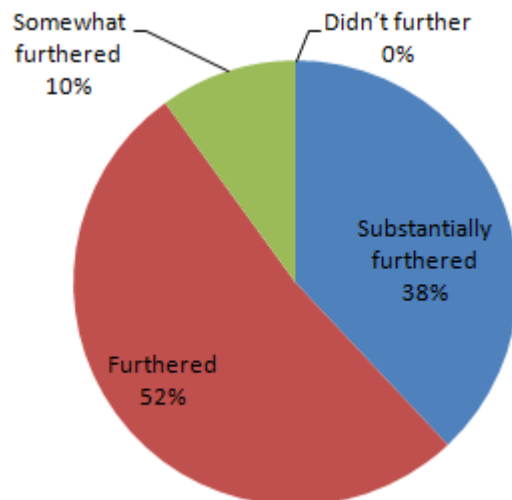

7. Will you be interested in undertaking further studies in the area?

2018-19 (per cent)				
Department	Very much interested	Interested	Somewhat Interested	Not Interested
English	27.00	54.00	19.00	0.00
Commerce	33.00	61.00	6.00	0.00
Physics	20.00	45.00	15.00	20.00
Chemistry	27.00	37.00	26.00	10.00
Zoology	23.00	33.00	22.00	22.00
BCA	40.00	28.00	32.00	0.00
Psychology	15.00	54.00	21.00	10.00
Overall	26	45	20	9