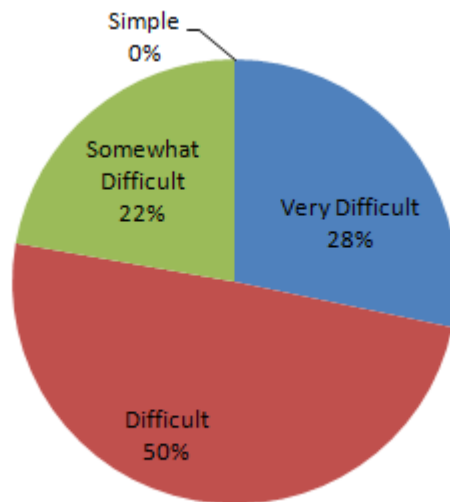

Parent's Feedback (2018-19)

1. Were the courses difficult to your ward?

2018-19				
(per cent)				
Department	Very Difficult	Difficult	Somewhat Difficult	Simple
English	30.00	40.00	30.00	0.00
Commerce	25.00	55.00	20.00	0.00
Physics	35.00	35.00	30.00	0.00
Chemistry	29.00	51.00	20.00	0.00
Zoology	21.00	54.00	25.00	0.00
BCA	15.00	60.00	15.00	0.00
Psychology	40.00	45.00	15.00	0.00
Overall	28	49	22	0

2. Was the subject matter interesting?

2018-19				
(per cent)				
Department	Very Interesting	Interesting	Somewhat Interesting	Boring
English	40.00	55.00	5.00	0.00
Commerce	20.00	30.00	50.00	0.00
Physics	35.00	65.00	0.00	0.00