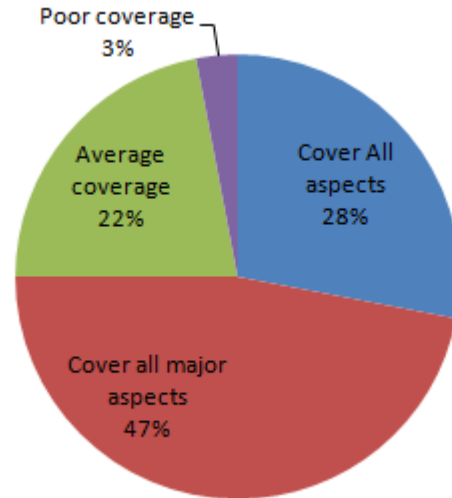

2. Was the subject matter interesting?

2018-19				
(per cent)				
Department	Very Interesting	Interesting	Somewhat Interesting	Boring
English	40.00	55.00	5.00	0.00
Commerce	20.00	30.00	50.00	0.00
Physics	35.00	65.00	0.00	0.00

Chemistry	20.00	50.00	30.00	0.00
Zoology	34.00	44.00	22.00	0.00
BCA	30.00	30.00	40.00	0.00
Psychology	17.00	22.00	50.00	11.00
Overall	28	42	28	2

3. Were the course relevant to the programme offered?

2018-19 (per cent)				
Department	Very Relevant	Relevant	Somewhat Relevant	Irrelevant
English	30.00	50.00	20.00	0.00
Commerce	10.00	40.00	50.00	0.00
Physics	22.00	54.00	24.00	0.00
Chemistry	18.00	68.00	14.00	0.00
Zoology	25.00	45.00	30.00	0.00
BCA	39.00	44.00	17.00	0.00
Psychology	15.00	55.00	30.00	0.00
Overall	23	51	26	0

4. Were the courses stimulating to search for further knowledge?

2018-19				
(per cent)				
Department	Very Stimulating	Stimulating	Somewhat Stimulating	Not Stimulating
English	60.00	40.00	0.00	0.00
Commerce	30.00	60.00	10.00	0.00
Physics	50.00	50.00	0.00	0.00
Chemistry	40.00	60.00	0.00	0.00
Zoology	28.00	54.00	18.00	0.00
BCA	25.00	65.00	10.00	0.00
Psychology	20.00	50.00	30.00	0.00
Overall	36	54	10	0

5. Were the courses covered all the aspects to be studied in the area?

2018-19 (per cent)				
Department	Cover All aspects	Cover all major aspects	Average coverage	Poor coverage
English	25.00	40.00	35.00	0.00
Commerce	44.00	46.00	10.00	0.00
Physics	27.00	52.00	21.00	0.00
Chemistry	35.00	49.00	16.00	0.00
Zoology	31.00	59.00	10.00	0.00
BCA	27.00	53.00	20.00	0.00
Psychology	10.00	30.00	40.00	20.00
Overall	28	47	22	3